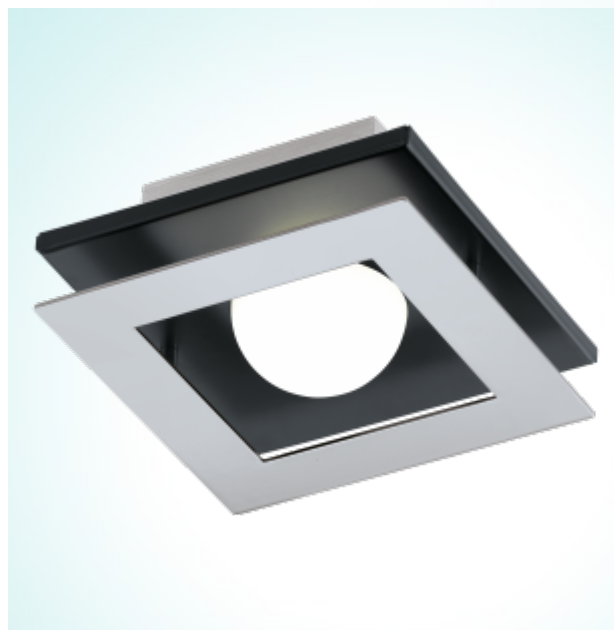

96531

BELLAMONTE 1

LED

General Information

Article:	96531
Lighting Type:	wall / ceiling luminaire
Collection:	Style
EAN Code:	9002759965310

Dimensions

Depth:	140 mm
Height:	140 mm
Overhang:	65 mm
Weight:	0.533 kg

Illuminant

Socket:	LED
Illuminant:	LED
Delivery:	incl.
Wattage:	1x 5,4W
Luminous Flux:	510 lm
Luminous Colour:	3000K warm white
Average Lifetime:	25,000 h
LED changeable:	yes
Energy Efficiency:	A+
Dimmable:	yes

Material & Colour

Enclosure Material:	steel, aluminium
Enclosure Colour:	chrome, black, alu-brushed
Glass / Shade Material:	plastic
Glass / Shade Colour:	white

Technical Information

Protection Rating:	IP20
Protection Class:	2
Line Voltage:	220-240V,50/60Hz
Operation Voltage:	350mA

Compatible Dimmers

Berker - 286710
Berker - 2873
Berker - 8542 12 00
Busch - 2247 U
Busch - 2250 U
Busch - 6513 U-102
Busch - 6519 U
Busch - 6523 U
Busch - 6524 U

CLIPSA - 325450UDM
Technical changes reserved